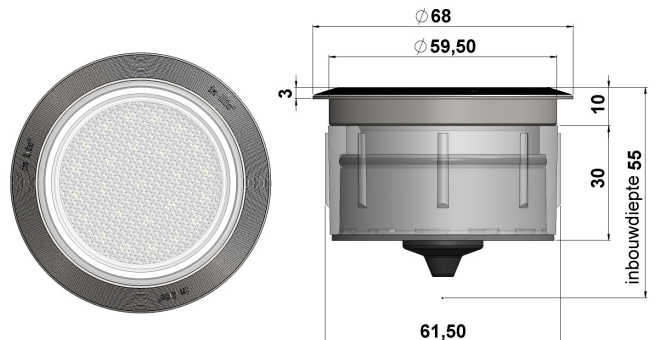

General

in-lite art. nr.	10103900
Product series	
Light direction	Orientation
Short description	HYVE 1 Watt
Range	Integrated
Type of light	Orientation
Lifetime	25000 hrs

Physical

Length	
Width	
Height	40 mm
Length hor Dia.	60 mm
Overall Height	55 mm
IP Class	67
IK Class	
Spare Bulb	N.A.

Electrical

Voltage	12 V
Power factor	0.98
Light source setup	24 Leds's 8x string 3x0,07W
Light source type	SMD
Light source	LED 0,07W
Effective power consumption	0.84 Watt
Power consumption on box	1.0 Watt

Light

Light colour	3000 °K Warm white	Light shape	circular
CRI (RA)	85	Color Rendering Index	

For symmetrical light sources C0-C180

Lux	13.3
Light angle	72°

For Asymmetrical light sources C90-C270

Lux	
Light angle °	Lux Value is meas. at 1 mtr / 3,3 ft Light angle calculated at 50% of max. light output
Ring / Plate	Stainless Steel