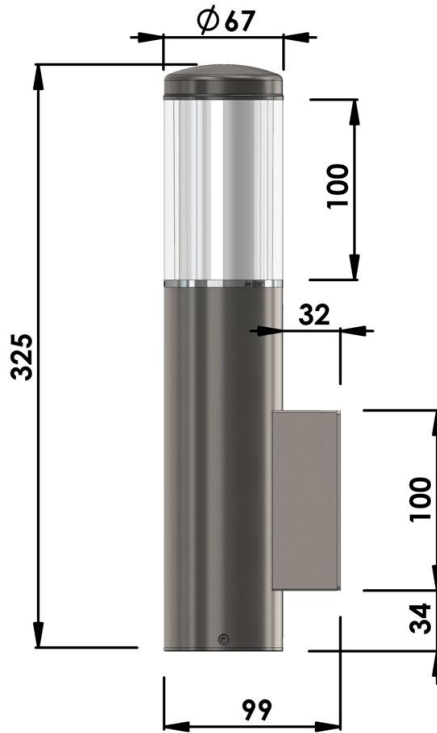

# LIV WALL

<b>LIGHT SIZE</b>	MEDIUM
<b>FIXTURE TYPE</b>	WALL
<b>LIGHT COLOUR</b>	WARM WHITE
<b>LIGHT ANGLE (°)</b>	129
<b>OPTIMUM RANGE (M)</b>	1,5
<b>LUX</b>	9
<b>LIGHT TEMPERATURE (K)</b>	3000
<b>CRI (Colour Rendering Index)</b>	85
<b>IP CLASS</b>	67
<b>EXTERNAL TEMP. (IN OPERATION) (°C)</b>	<50
<b>VOLTAGE</b>	12V AC
<b>COMMUNICATED CONSUMPTION (W)</b>	2
<b>EFFECTIVE CONSUMPTION (W)</b>	1,75
<b>DRIVE-OVER (when installed)?</b>	N
<b>EST'D. LIGHT SOURCE LIFETIME (hours)</b>	50000
<b>WHEN USED 4 HOURS/DAY (in years)</b>	34,25
<b>OPTION 1</b>	CB-010E MINI-TRAFO